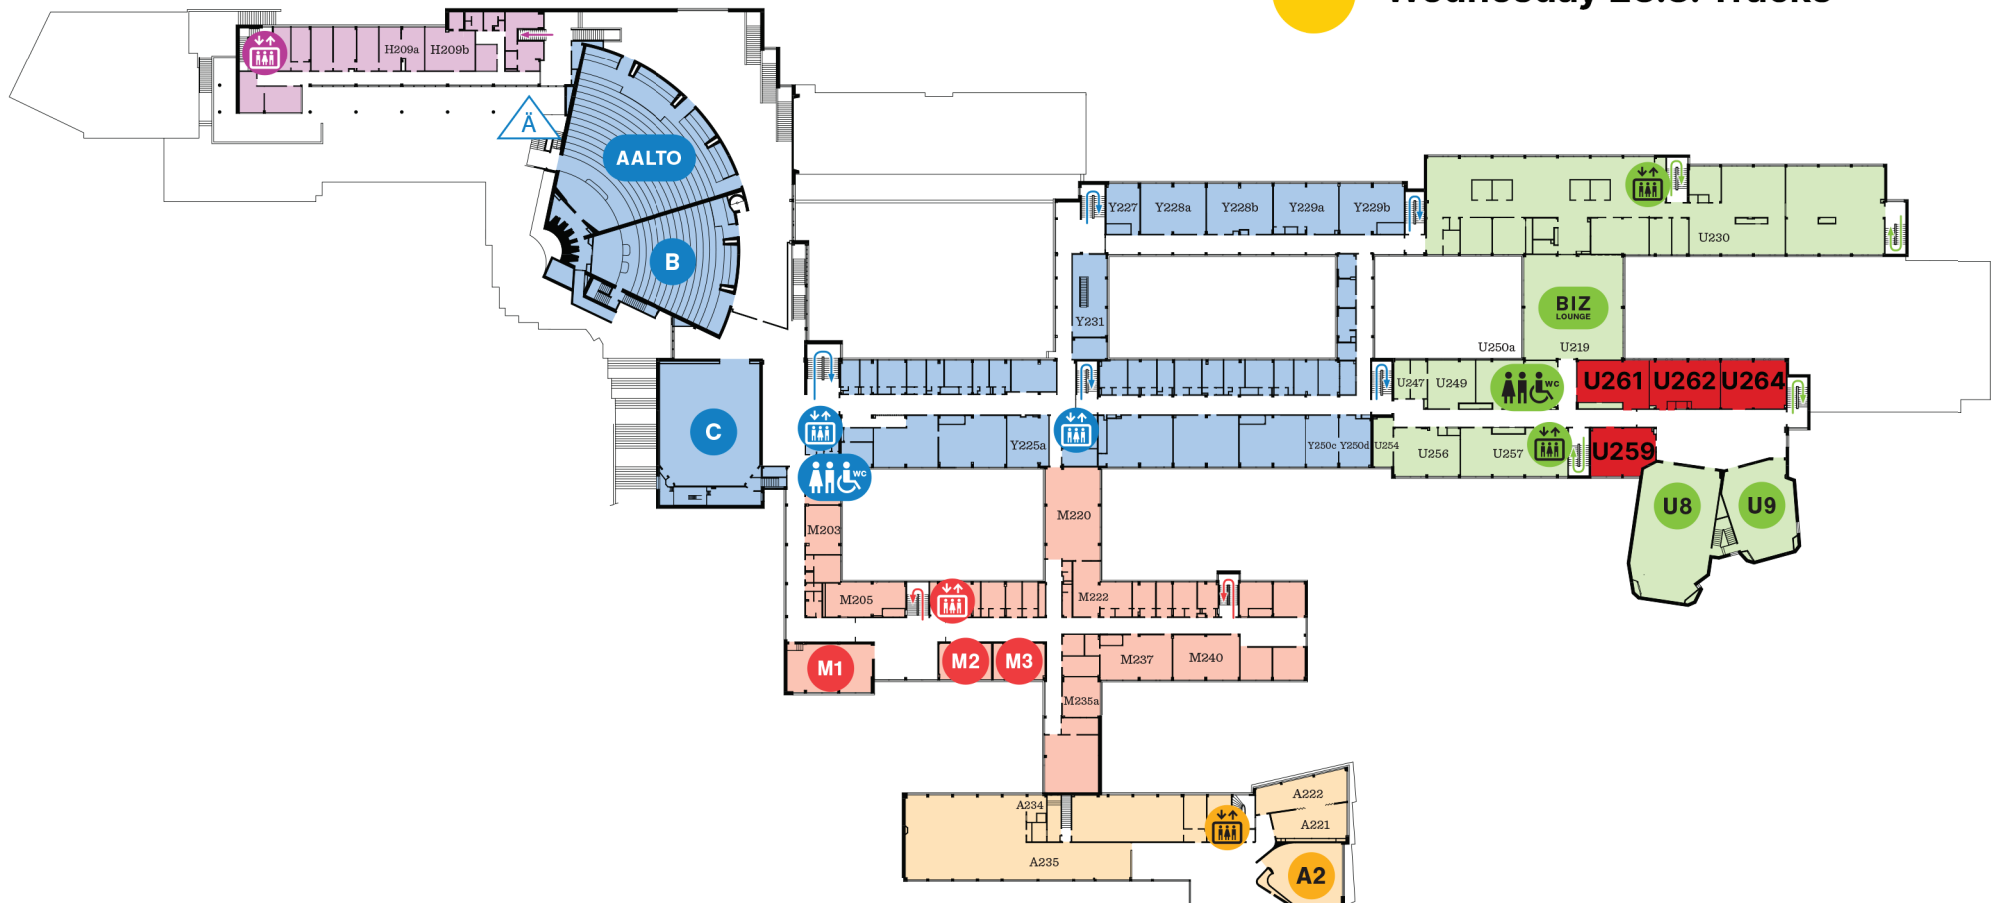

Research Service Days

- Monday 21.8. Network Meetings
- Wednesday 23.8. Tracks