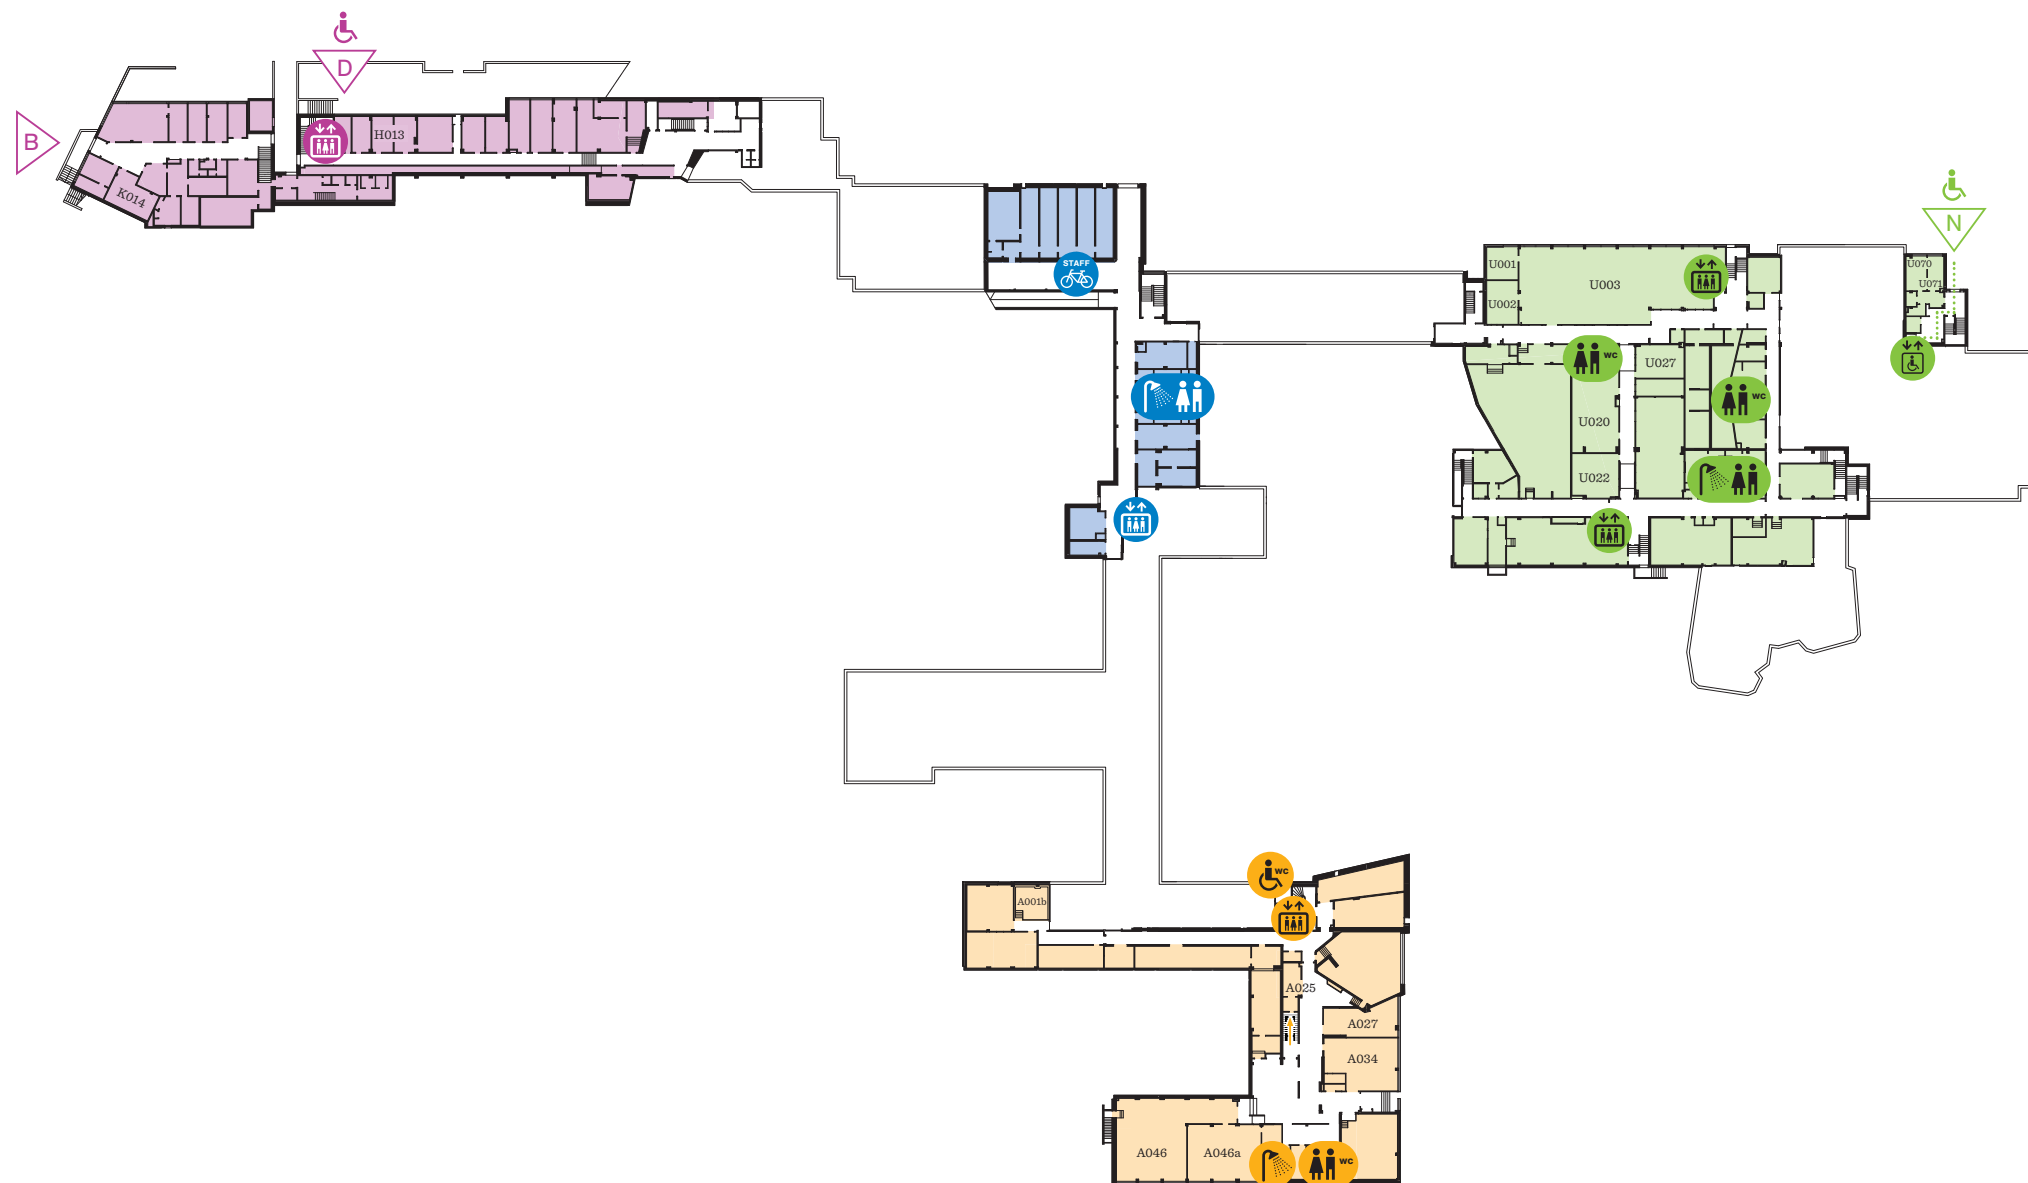

# Location of the Spring Forum networks

# Location of the Spring Forum networks

Metro / Lunch Food & Co A bloc – Otaniementie 12