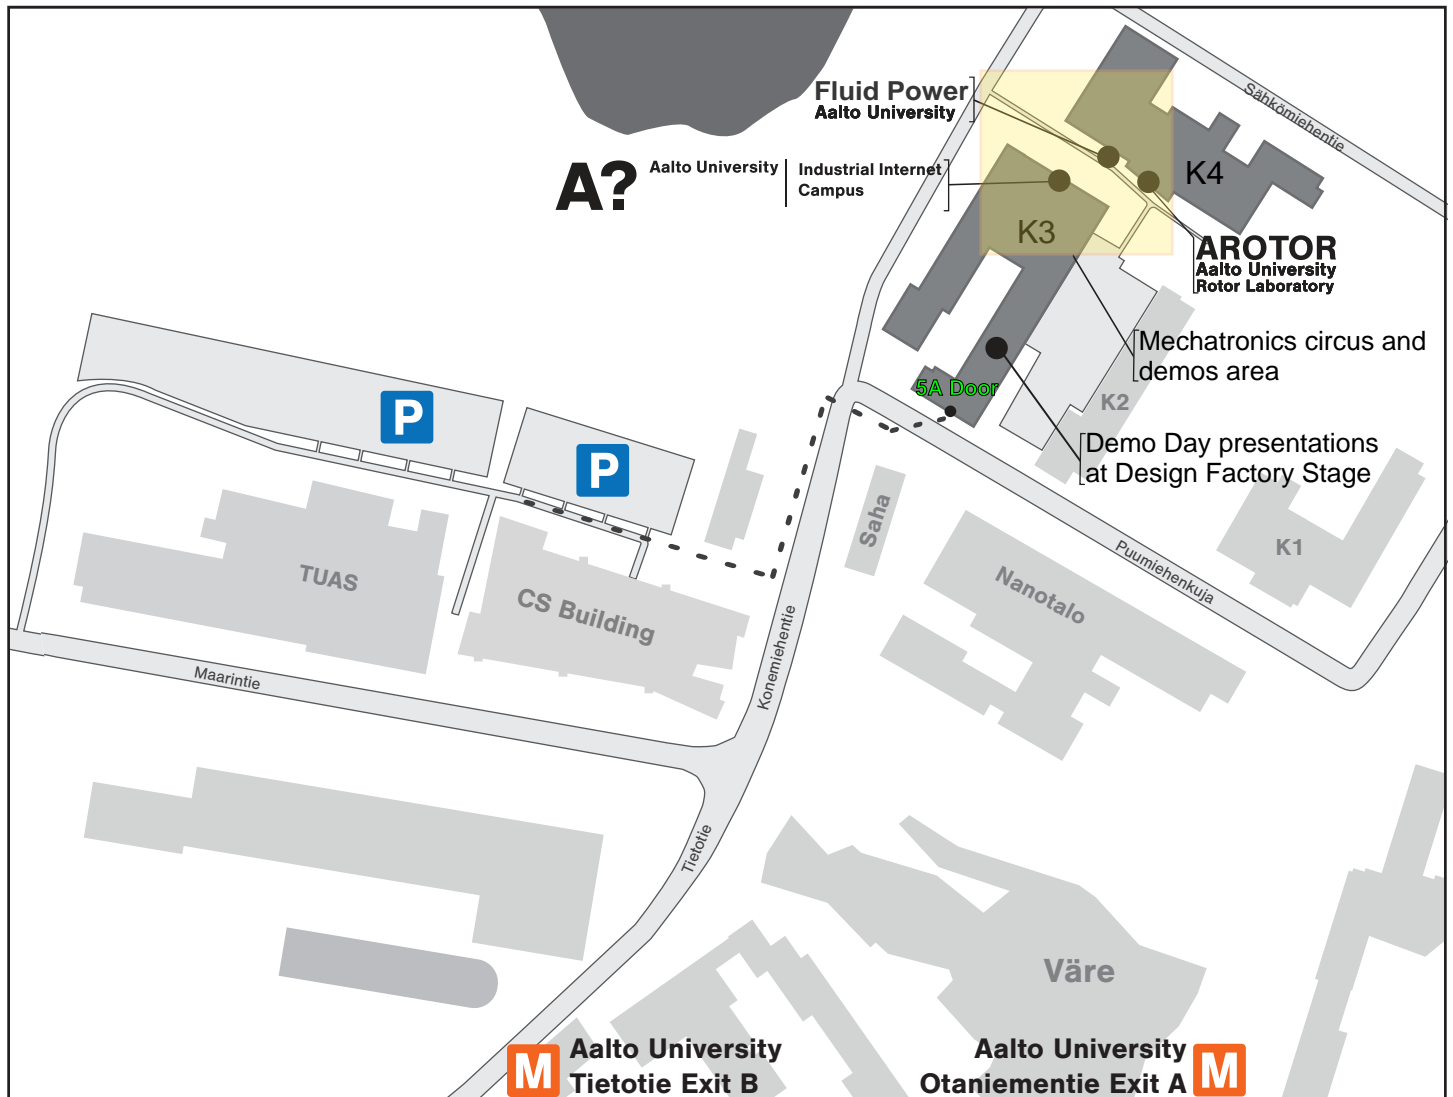

# Map for arriving to Mechatronic Circus & Demo Day 13th April 2023

Venue for breakfast and presentations, 8.30 - 12.00:

**Mechanical Engineering Building (K3)**, Puumiehenkuja 5A, entrance from door 5A, presentations at Design factory stage

Venue for circus, demos and lunch, 10.00 - 15.00:

**Mechatronics Labs at Industrial Internet Campus (K3) and Fluid Power and AROTOR Lab (K4)**

Parking areas near CS and TUAS Building, entrance from Maarintie  
Parking permit is required in some areas.

See program on website:

<https://www.aalto.fi/en/events/mechatronic-circus-demo-day-2023>

Recommended walking paths