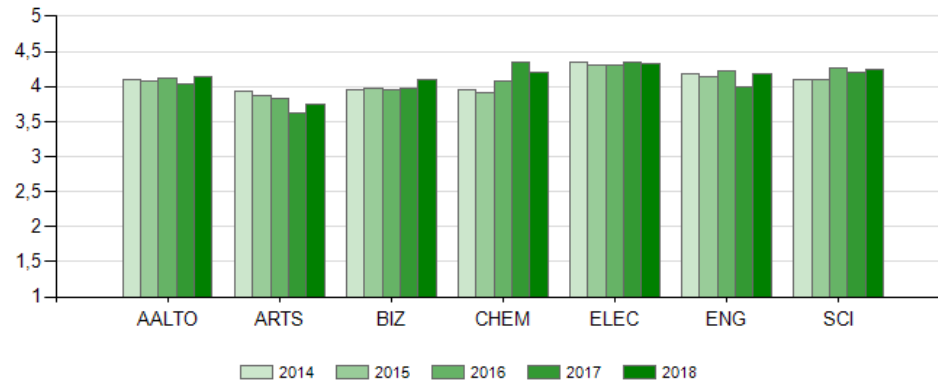

There was sufficient support for planning studies.

MIS@aalto.fi, 7.2.2019

Data and histograms:

https://ssrs.aalto.fi/Reports_RS/Pages/Report.aspx?ItemPath=%2fOPI%2fBachelor_feedback

https://ssrs.aalto.fi/Reports_RS/Pages/Report.aspx?ItemPath=%2fOPI%2fBachelor_feedback_school_comparison