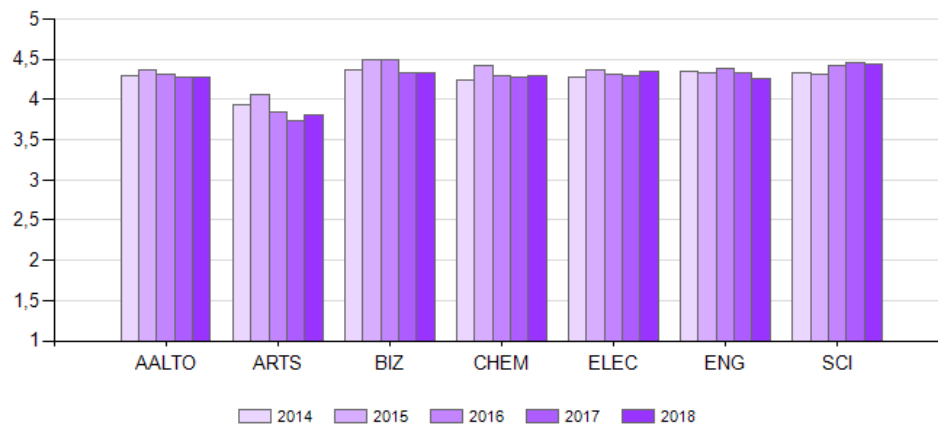

I feel comfortable at my university.