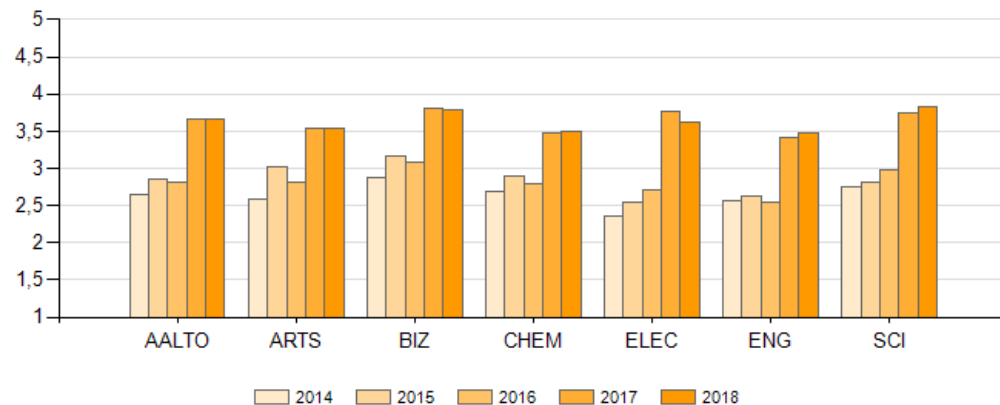

	2014	2015	2016	2017	2018
ARTS	56,8 %	43,9 %	70,6 %	70,2 %	73,9 %
BIZ	52,0 %	65,5 %	73,4 %	86,4 %	79,1 %
CHEM	71,6 %	60,9 %	72,9 %	76,1 %	80,8 %
ELEC	71,4 %	54,2 %	66,8 %	71,8 %	87,1 %
ENG	59,8 %	57,5 %	74,5 %	87,0 %	86,9 %
SCI	69,9 %	60,2 %	64,0 %	90,6 %	93,1 %
Aalto	61,5 %	58,1 %	70,6 %	82,5 %	83,7 %

Note: Instructions for SCI students in Into: <https://into.aalto.fi/display/fikandsci/Valmistuminen>

OKM Questions, Total average

Scale for individual questions:

Agree, 5 points; Somewhat agree: 4 points; Somewhat disagree: 3 points; Disagree: 2 points; I cannot answer this question / I did not need support in this issue: 1 point.

OKM questions #1 - #13

I am satisfied with my studies.

I feel comfortable at my university.

I was satisfied with the communication I had with the teaching staff

I was satisfied with the opportunities I had to influence and participate in my programme.