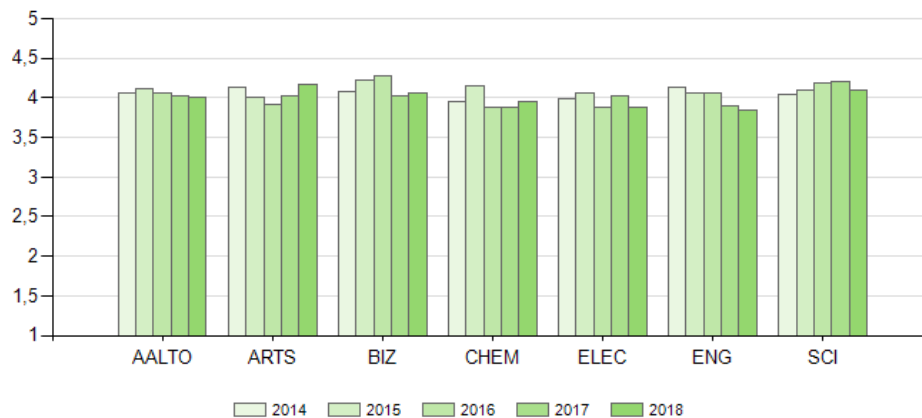

I am satisfied with my studies.