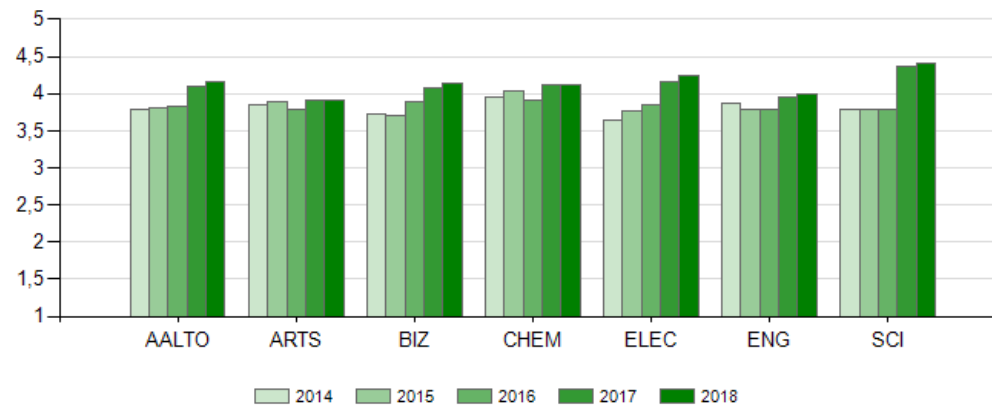

If needed, I would always know where to find a person to whom I can turn for help.