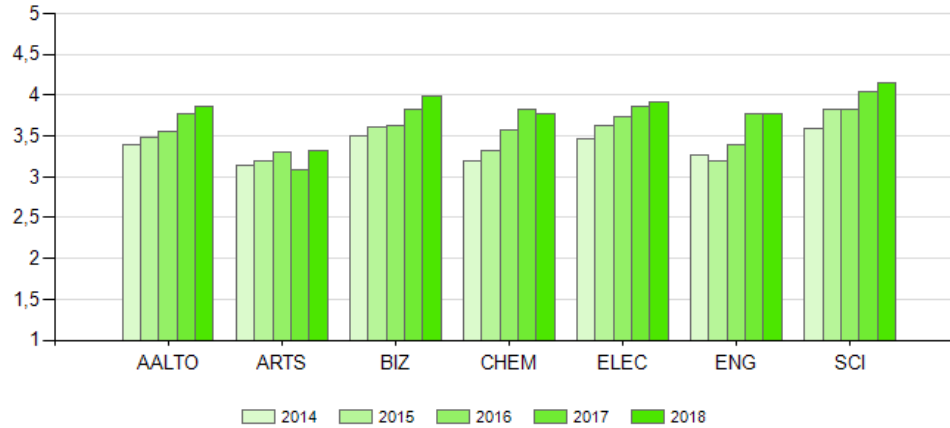

There was sufficient support for planning studies.

MIS@aalto.fi, 7.2.2019

Data and histograms:

https://ssrs.aalto.fi/Reports_RS/Pages/Report.aspx?ItemPath=%2fOPI%2fBachelor_feedback

https://ssrs.aalto.fi/Reports_RS/Pages/Report.aspx?ItemPath=%2fOPI%2fBachelor_feedback_school_comparison