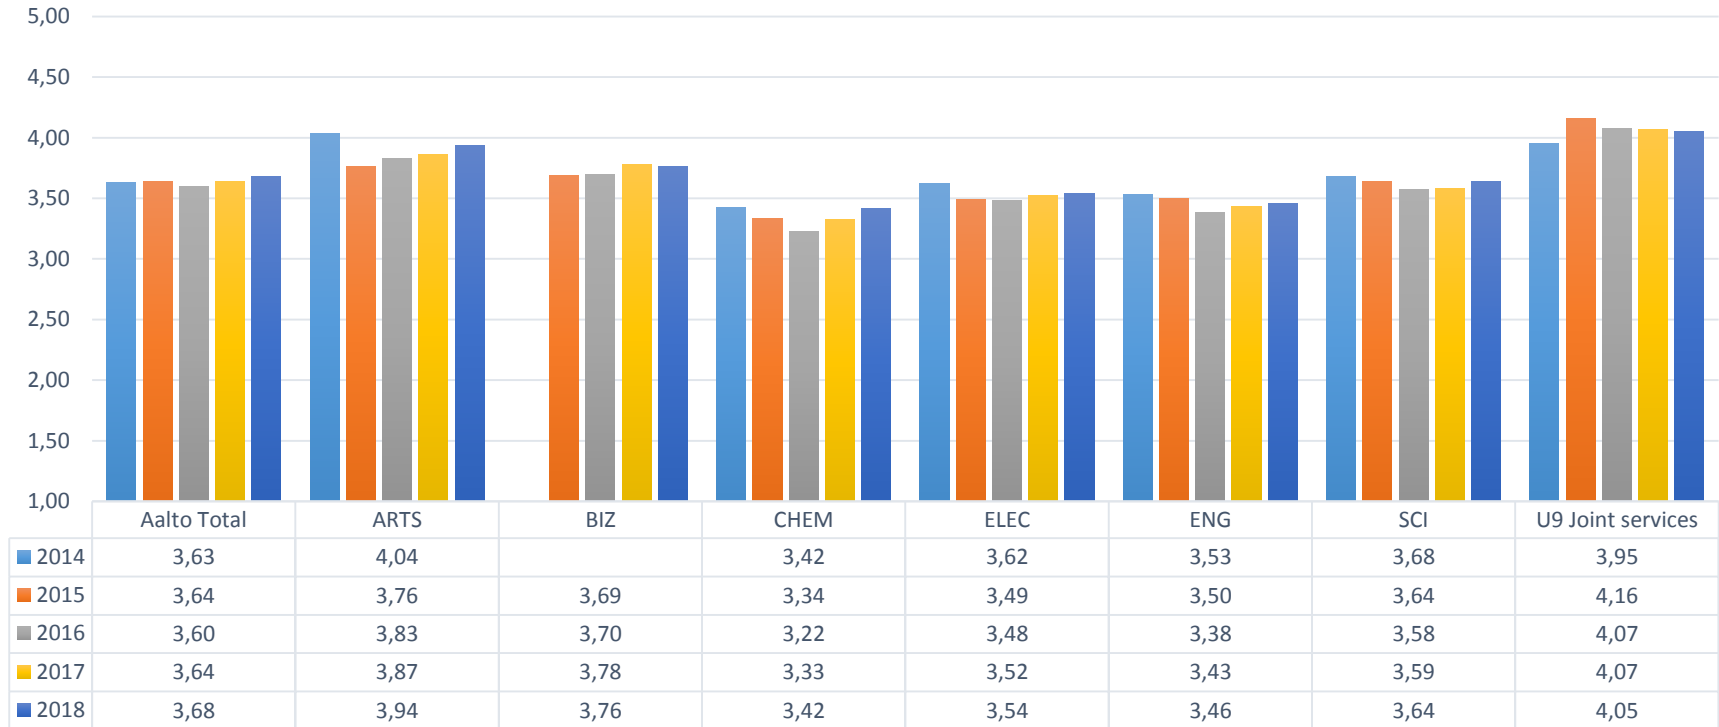

A?

Aalto University

Course Feedback Aalto Questions 2014-2018

7.2.2019

Data from Sampo

#1 My overall assessment of the course

#2 The teaching methods supported my learning

#3 I am pleased with my study effort on this course

#4 Compared to the credits, the completion of the course required (less/more time)