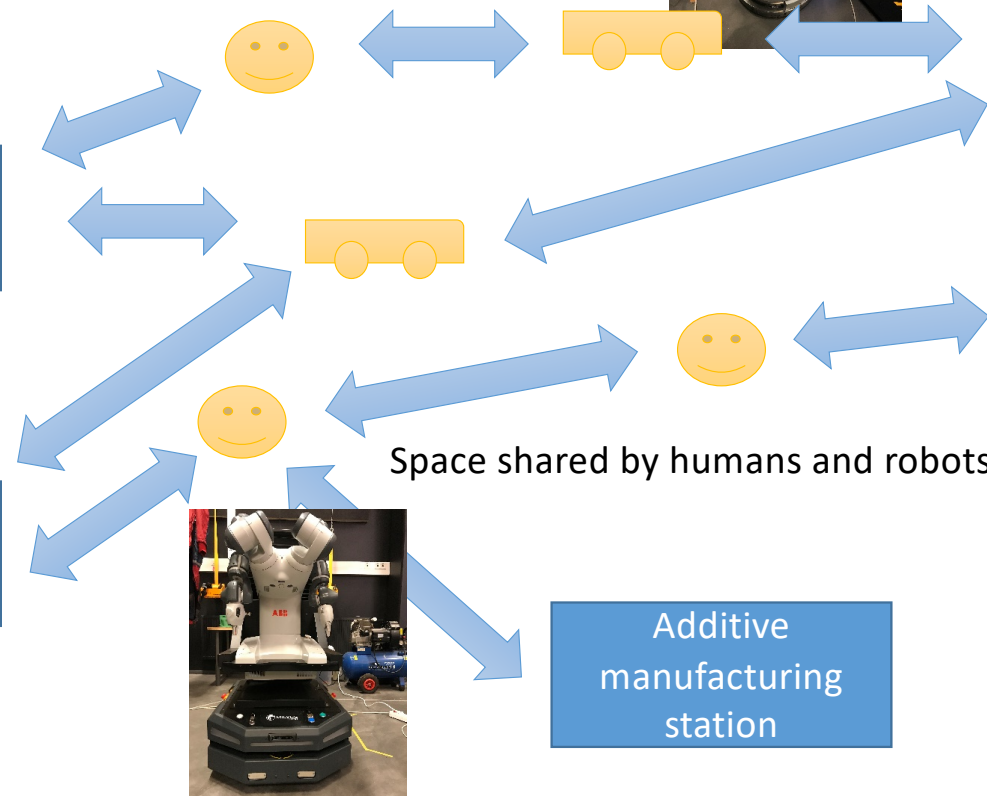

The Aalto Factory of the Future

Aalto Factory of the Future Overview

- Bringing academia and industry together
- Interdisciplinary: automation, electrical engineering, mechanical engineering, computer science, ...
- Space for research, innovation and education
- Flexible future manufacturing concepts
- Initial partners: ABB, Fastems, VisualComponents, Bosch Rexroth
- Some topics: Industry 4.0, Industrial Internet of Things, reconfiguration, Digital Twins, remote access and maintenance, VR, AR,, **Open to your suggestions**

Idea: Production Islands

Assembly station

Raw material supply

Product storage

3D scanning station

Additive manufacturing station

...

Idea: Interconnected Facilities

Aalto ADD

VTT

**Aalto Process
Automation lab**

Aalto Factory of the Future

**Aalto Design
Factory**

Thank you very much for your attention!

Contact information:

Professor of Practice