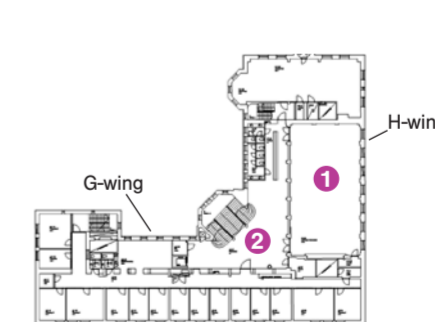

Chydenia
3rd floor

1. Lecture Hall Saastamoinen Foundation H324
2. Department of Accounting G304-G320, H333-H339