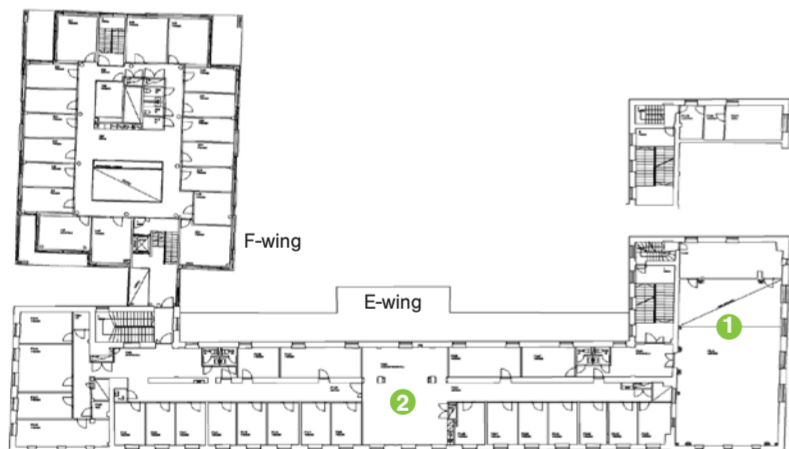

Arkadia
1st floor

1. Information Desk
2. Lecture Room OP E107
3. Department of Management Studies E111-E118
4. Lecture Room E122
5. Lecture Room E124
6. Cafe Arkadia
7. Lecture Room E125
8. Lecture Room Finnair E127
9. Department of Management Studies E128

Arkadia
2nd floor

1. Researchers' facilities E241
2. Department of Marketing E205-E237

The campus area includes Main Building, Arkadia, Chydenia, Economicum, and Domus Gaudium where Aalto University Executive Education has its premises.

Arkadia
3rd floor

1. Lecture Hall Valio E341
2. Department of Management Studies E305-E334

Chydenia
Ground floor

1. Study Hall H029
2. Cafeteria
3. CKIR – Center for Knowledge and Innovation Research

Chydenia
1st floor