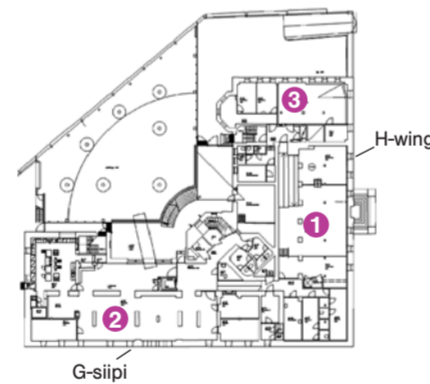

Arkadia
1st floor

1. Information Desk
2. Lecture Room OP E107
3. Department of Management Studies E111-E118
4. Lecture Room E122
5. Lecture Room E124
6. Cafe Arkadia
7. Lecture Room E125
8. Lecture Room Finnair E127
9. Department of Management Studies E128

Arkadia
2nd floor

1. Researchers' facilities E241
2. Department of Marketing E205-E237

The campus area includes Main Building, Arkadia, Chydenia, Economicum, and Domus Gaudium where Aalto University Executive Education has its premises.

Arkadia
3rd floor

1. Lecture Hall Valio E341
2. Department of Management Studies E305-E334

Chydenia
Ground floor

1. Study Hall H029
2. Cafeteria
3. CKIR – Center for Knowledge and Innovation Research

Chydenia
1st floor