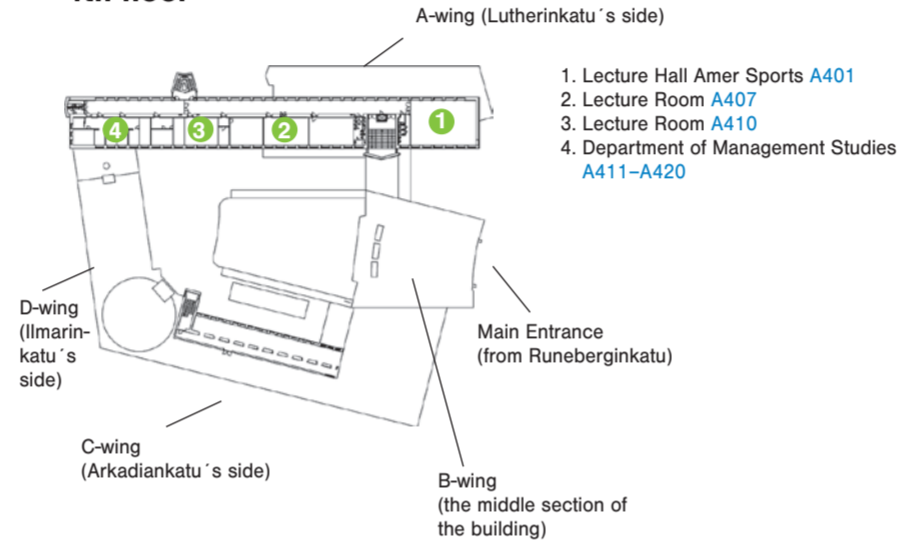

Main Building

Ground floor

Main Building

3rd floor

Main Building

1st floor

Main Building

4th floor

Main Building

2nd floor

Main Building

5th and 6th floor

1 Main Building Runeberginkatu 14-16

- Department of Management Studies
- Information Desk
- Student Services
- HSE Foundation
- UniSport
- IT Service Desk
- Doctoral Programme
- Classrooms and offices A-D
- Open University
- Library Services

2 Chydenia Runeberginkatu 22-24

- Department of Information and Service Economy
- Department of Accounting
- Department of Finance
- Classrooms and offices G-H
- CKIR - Center for Knowledge and Information Research