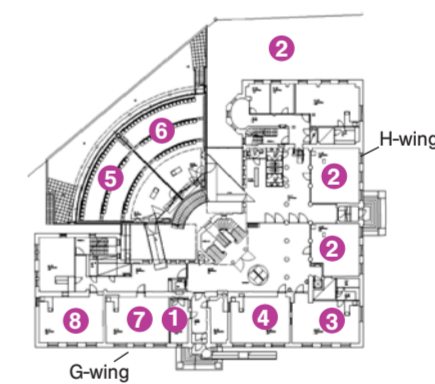

Arkadia
2nd floor

1. Researchers' facilities E241
2. Department of Marketing E205-E237

The campus area includes Main Building, Arkadia, Chydenia, Economicum, and Domus Gaudium where Aalto University Executive Education has its premises.

Arkadia
3rd floor

1. Lecture Hall Valio E341
2. Department of Management Studies E305-E334

Chydenia
Ground floor

1. Study Hall H029
2. Cafeteria
3. CKIR – Center for Knowledge and Innovation Research

Chydenia
1st floor

1. Information Desk
2. Department of Management Studies
3. Lecture Room G107
4. Lecture Room KPMG G109
5. Lecture Hall G111
6. Lecture Hall G112
7. Computer lab G113
8. Lecture Room CGI G114
9. Department of Finance

Chydenia
2nd floor

1. Department of Finance G204-G221, H225-H238
2. Department of Accounting H240-H246

Chydenia
3rd floor

1. Lecture Hall Saastamoinen Foundation H324
2. Department of Accounting G304-G320, H333-H339