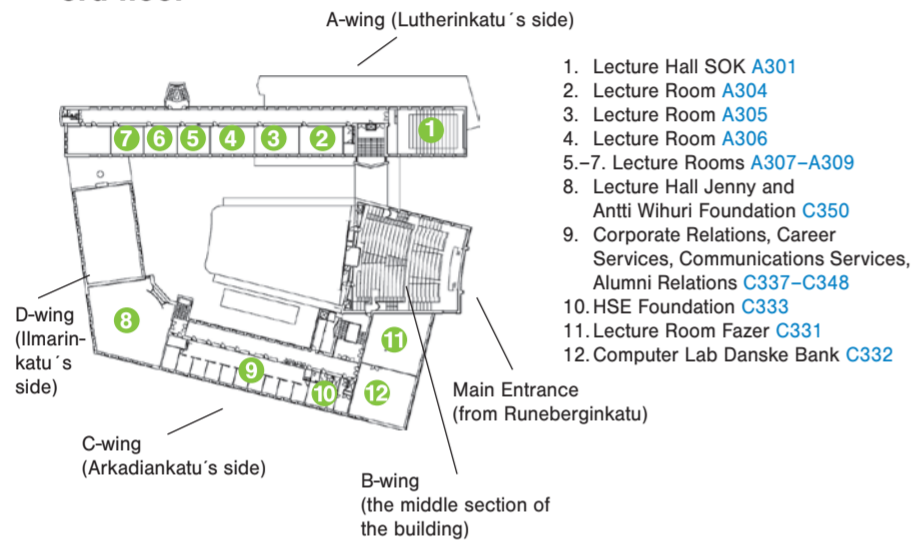

Main Building

Ground floor

Main Building

3rd floor

Main Building

1st floor

Main Building

4th floor

Main Building

2nd floor

Main Building

5th and 6th floor

1 Main Building Runeberginkatu 14-16

- Department of Management Studies
- Information Desk
- Student Services
- HSE Foundation
- UniSport
- IT Service Desk
- Doctoral Programme
- Classrooms and offices A-D
- Open University
- Library Services

2 Chydenia Runeberginkatu 22-24

- Department of Information and Service Economy
- Department of Accounting
- Department of Finance
- Classrooms and offices G-H
- CKIR - Center for Knowledge and Information Research