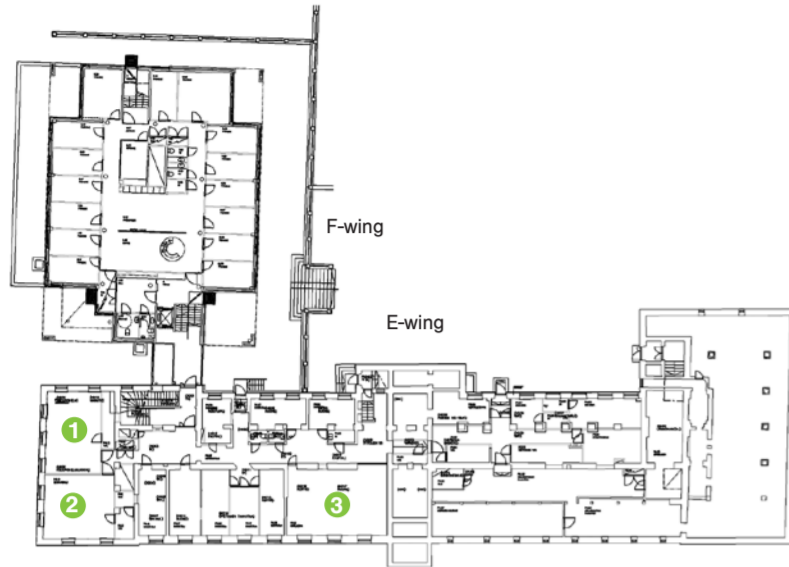

5 Domus gaudium Mechelininkatu 3 C

- Aalto University Executive Education Ltd

6 Töölö towers Pohjoinen Hesperiankatu 23 A

Campus map of Töölö

Arkadia
Ground floor

1. CEMAT – Center for Markets in Transition
2. Department of Management Studies
3. AGI – Aalto Global Impact

Arkadia
1st floor

1. Information Desk
2. Lecture Room OP E107
3. Department of Management Studies E111-E118
4. Lecture Room E122
5. Lecture Room E124
6. Cafe Arkadia
7. Lecture Room E125
8. Lecture Room Finnair E127
9. Department of Management Studies E128