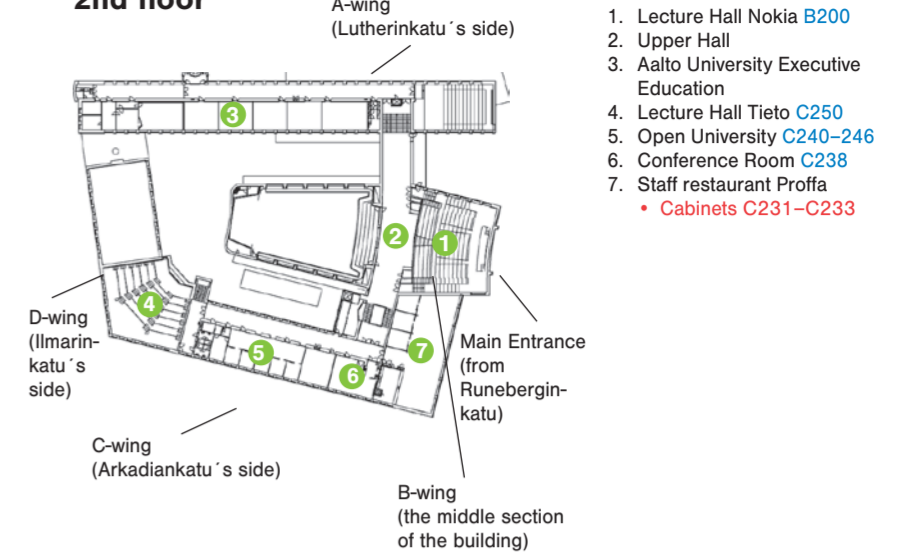

Main Building

Ground floor

Main Building

3rd floor

Main Building

1st floor

Main Building

4th floor

Main Building

2nd floor

Main Building

5th and 6th floor

1 Main Building Runeberginkatu 14-16

- Department of Management Studies
- Information Desk
- Student Services
- HSE Foundation
- UniSport
- IT Service Desk
- Doctoral Programme
- Classrooms and offices A-D
- Open University
- Library Services

2 Chydenia Runeberginkatu 22-24

- Department of Information and Service Economy
- Department of Accounting
- Department of Finance
- Classrooms and offices G-H
- CKIR - Center for Knowledge and Information Research