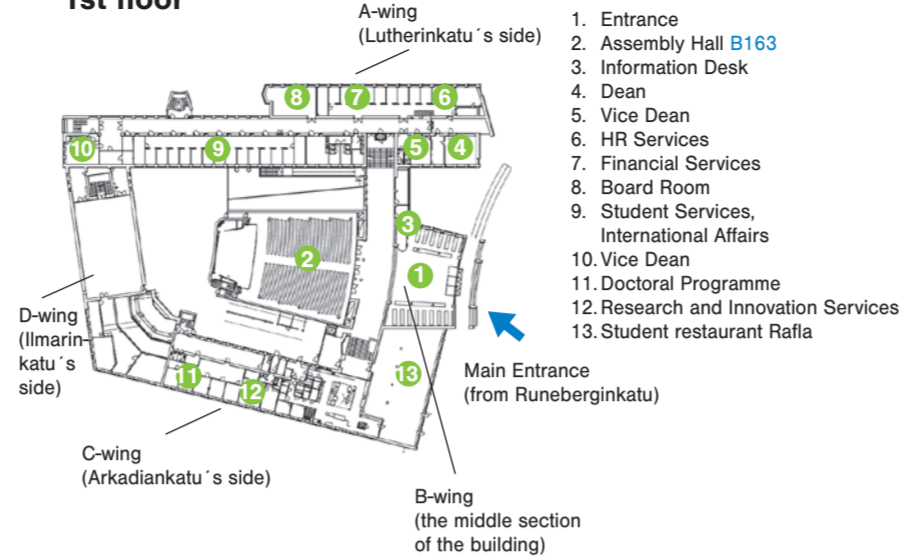

Main Building

Ground floor

Main Building

3rd floor

Main Building

1st floor

Main Building

4th floor

Main Building

2nd floor

Main Building

5th and 6th floor

1 Main Building Runeberginkatu 14-16

- Department of Management Studies
- Information Desk
- Student Services
- HSE Foundation
- UniSport
- IT Service Desk
- Doctoral Programme
- Classrooms and offices A-D
- Open University
- Library Services

2 Chydenia Runeberginkatu 22-24

- Department of Information and Service Economy
- Department of Accounting
- Department of Finance
- Classrooms and offices G-H
- CKIR - Center for Knowledge and Information Research