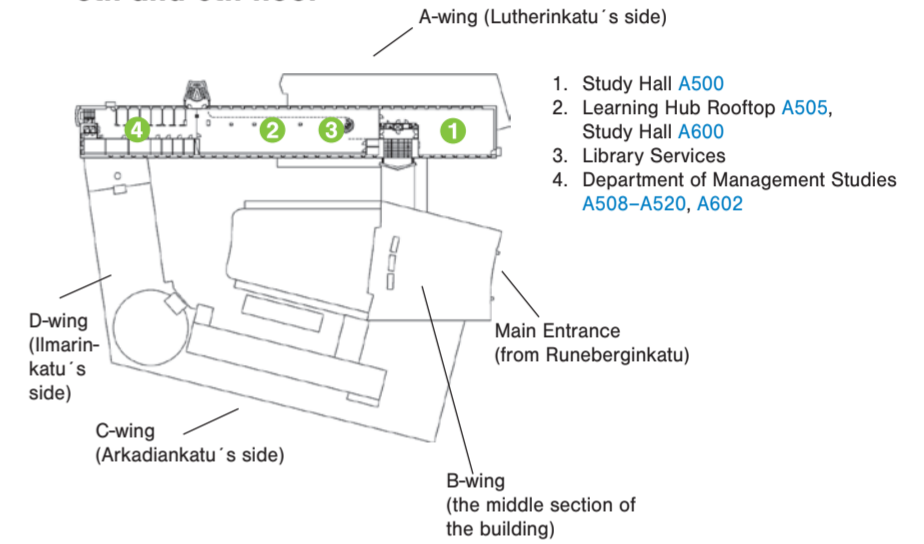

Main Building

Ground floor

Main Building

3rd floor

Main Building

1st floor

Main Building

4th floor

Main Building

2nd floor

Main Building

5th and 6th floor

1 Main Building Runeberginkatu 14-16

- Department of Management Studies
- Information Desk
- Student Services
- HSE Foundation
- UniSport
- IT Service Desk
- Doctoral Programme
- Classrooms and offices A-D
- Open University
- Library Services

2 Chydenia Runeberginkatu 22-24

- Department of Information and Service Economy
- Department of Accounting
- Department of Finance
- Classrooms and offices G-H
- CKIR - Center for Knowledge and Information Research