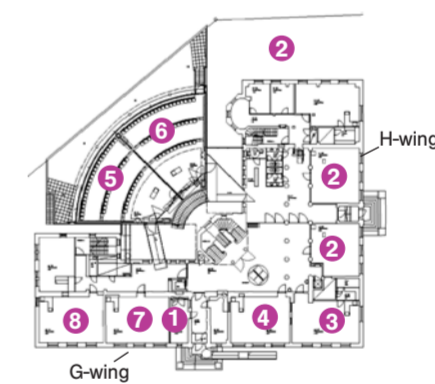

## Arkadia 2nd floor

1. Researchers' facilities E241
2. Department of Marketing E205–E237

The campus area includes Main Building, Arkadia, Chydenia, Economicum, and Domus Gaudium where Aalto University Executive Education has its premises.

## Arkadia 3rd floor

1. Lecture Hall Valio E341
2. Department of Management Studies E305–E334

## Chydenia Ground floor

1. Study Hall H029
2. Cafeteria
3. CKIR – Center for Knowledge and Innovation Research

## Chydenia 1st floor

1. Information Desk
2. Department of Management Studies
3. Lecture Room G107
4. Lecture Room KPMG G109
5. Lecture Hall G111
6. Lecture Hall G112
7. Computer lab G113
8. Lecture Room CGI G114
9. Department of Finance